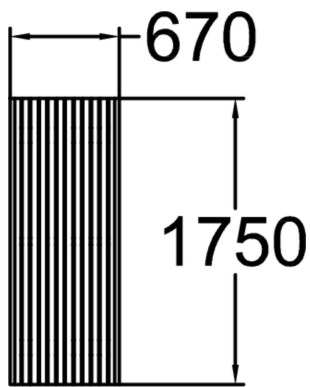

Yarden is a timeless design with soft roundish lines inviting to sit down and enjoy the moments outdoor. Yarden family contains three seater benches with and without backrest, one seater chair and a table. Wooden parts are tight northern pinewood with five standard painted colors and Linax oilimpregnation treatment as sixth color option. Metal parts have four standard colors but also customized special colors can be painted. Installation versions are deep mounting with long underground legs and surface standing with skids against the ground.

Product length, mm	1750
Product width, mm	670
Product height, mm	720
Foundation options	deep_mounting
Wood	
Metal	