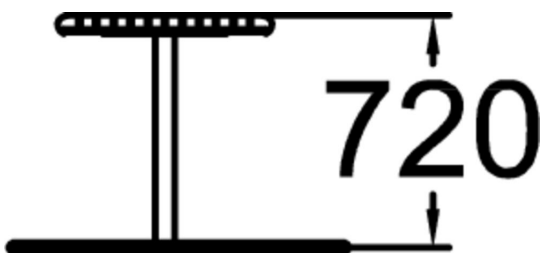

Yarden is a timeless design with soft roundish lines inviting to sit down and enjoy the moments outdoor. Yarden family contains three seater benches with and without backrest, one seater chair and a table. Wooden parts are tight northern pinewood with five standard painted colors and Linax oilimpregnation treatment as sixth color option. Metal parts have four standard colors but also customized special colors can be painted. Installation versions are deep mounting with long underground legs and surface standing with skids against the ground.

Product length, mm	1750
Product width, mm	670
Product height, mm	720
Foundation options	deep_mounting
Wood	
Metal	