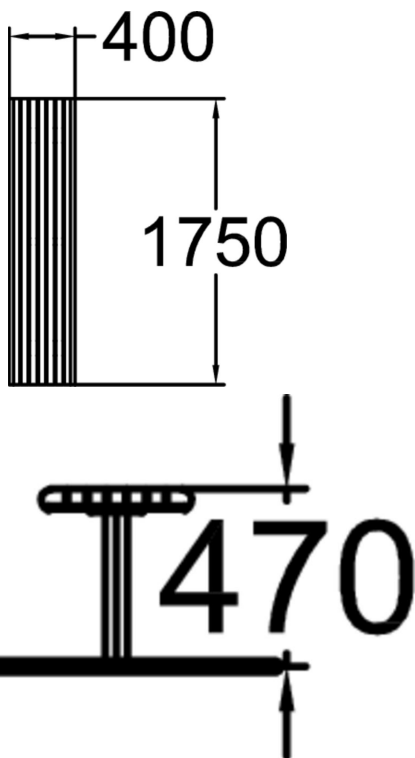

Product length, mm	1750
Product width, mm	400
Product height, mm	470
Foundation options	deep_mounting
Wood	
Metal	