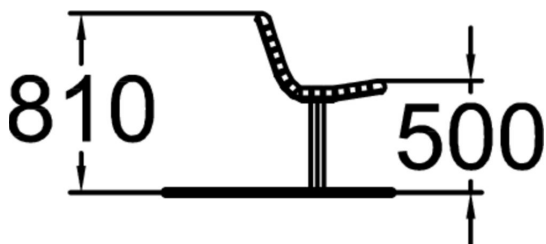

Product length, mm	1750
Product width, mm	590
Product height, mm	810
Foundation options	deep_mounting
Wood	
Metal	