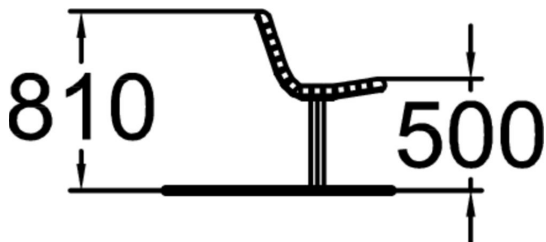

Product length, mm	1750
Product width, mm	590
Product height, mm	810
Foundation options	deep_mounting
Wood	
Metal	