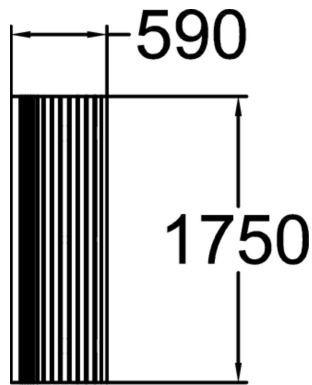

Product length, mm	1750
Product width, mm	590
Product height, mm	810
Foundation options	deep_mounting
Wood	
Metal	