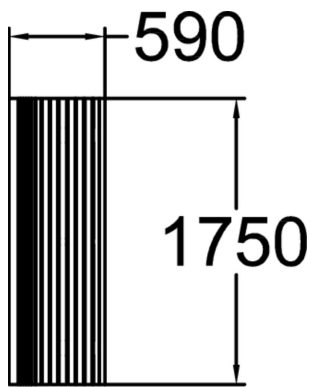

Product length, mm	1750
Product width, mm	590
Product height, mm	810
Foundation options	deep_mounting
Wood	
Metal	