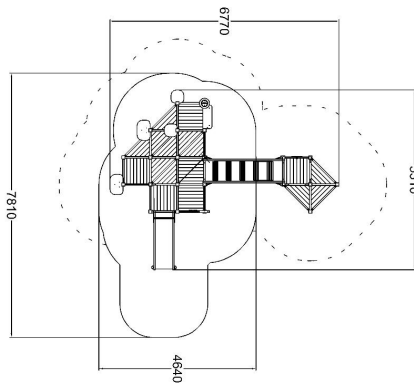

OUTDOOR CLASSROOM L PLAY

-  Balancing
1
-  Bridges
1
-  Climbing
3
-  Meeting points
16
-  Play panels
8
-  Slides
1

The largest unit in the collection, the discovery haven is a comprehensive learning environment. It combines spacious seating with play elements, interactive panels, and multiple blackboards. This unit is the ultimate destination for collaborative learning, play, and imaginative exploration in the outdoor classroom setting.

Number of users	24
Product length, mm	6770
Product width, mm	5310
Product height, mm	3140
Impact area, m ²	30
Falling space, m ²	51.1
Height required, mm	7005
Max. free fall height, mm	1170
Safety info	EN 1176-1, 3 TÜV
Installation time (for 1), H	30
Foundation options	deep_mounting surface_mounting
Wood	
Colour of walls and HPL	