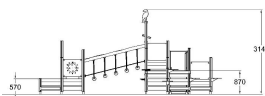

OUTDOOR CLASSROOM L PLAY

-  Balancing
1
-  Bridges
1
-  Climbing
3
-  Meeting points
16
-  Play panels
8
-  Slides
1

The largest unit in the collection, the discovery haven is a comprehensive learning environment. It combines spacious seating with play elements, interactive panels, and multiple blackboards. This unit is the ultimate destination for collaborative learning, play, and imaginative exploration in the outdoor classroom setting.

Number of users	7808
Product length, mm	6770
Product width, mm	5310
Product height, mm	3140
Impact area, m ²	30
Falling space, m ²	51.1
Height required, mm	7005
Max. free fall height, mm	1170
Safety info	EN 1176-1, 3 TÜV
Installation time (for 1), H	30
Foundation options	deep_mounting surface_mounting
Wood	
Colour of walls and HPL	