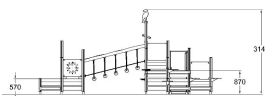

OUTDOOR CLASSROOM L PLAY

-  Balancing
1
-  Bridges
1
-  Climbing
3
-  Meeting points
16
-  Play panels
8
-  Slides
1

The largest unit in the collection, the discovery haven is a comprehensive learning environment. It combines spacious seating with play elements, interactive panels, and multiple blackboards. This unit is the ultimate destination for collaborative learning, play, and imaginative exploration in the outdoor classroom setting.

Number of users	24
Product length, mm	6770
Product width, mm	5310
Product height, mm	3140
Impact area, m ²	30
Falling space, m ²	51.1
Height required, mm	7005
Max. free fall height, mm	1170
Safety info	EN 1176-1, 3 TÜV
Installation time (for 1), H	30
Foundation options	deep_mounting surface_mounting
Wood	
Colour of walls and HPL	