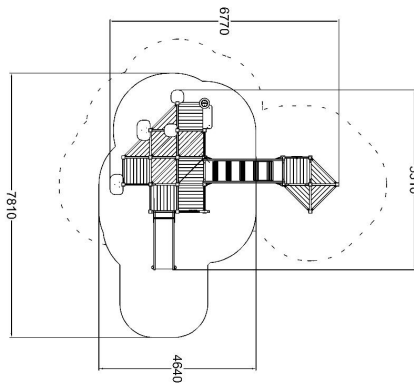

OUTDOOR CLASSROOM L PLAY

-  Balancing
1
-  Bridges
1
-  Climbing
3
-  Meeting points
16
-  Play panels
8
-  Slides
1

The largest unit in the collection, the discovery haven is a comprehensive learning environment. It combines spacious seating with play elements, interactive panels, and multiple blackboards. This unit is the ultimate destination for collaborative learning, play, and imaginative exploration in the outdoor classroom setting.

Number of users	7808
Product length, mm	6770
Product width, mm	5310
Product height, mm	3140
Impact area, m ²	30
Falling space, m ²	51.1
Height required, mm	7005
Max. free fall height, mm	1170
Safety info	EN 1176-1, 3 TÜV
Installation time (for 1), H	30
Foundation options	deep_mounting surface_mounting
Wood	
Colour of walls and HPL	