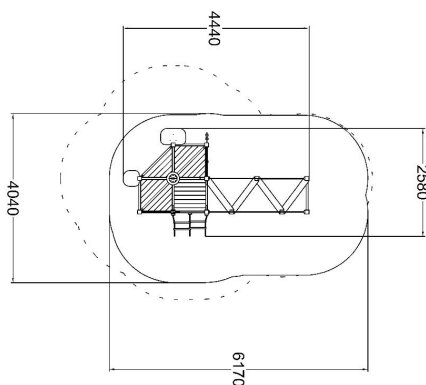

OUTDOOR CLASSROOM M PLAY

Balancing
1

Bridges
1

Climbing
2

Meeting points
6

Play panels
4

A larger unit with an array of play elements and integrated play panels. This unit transforms learning into a multisensory experience, encouraging exploration, creativity, and collaboration. The blackboard remains a central feature, fostering educational engagement in a playful environment.

Product length, mm	4440
Product width, mm	2580
Product height, mm	3050
Impact area, m ²	22
Falling space, m ²	30.5
Max. free fall height, mm	980
Safety info	EN 1176-1 TÜV
Foundation options	deep_mounting surface_mounting
Wood	
Colour of walls and HPL	 
Ropes	