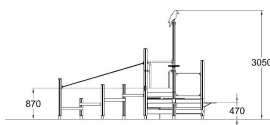

OUTDOOR CLASSROOM M PLAY

Balancing
1

Bridges
1

Climbing
2

Meeting points
6

Play panels
4

A larger unit with an array of play elements and integrated play panels. This unit transforms learning into a multisensory experience, encouraging exploration, creativity, and collaboration. The blackboard remains a central feature, fostering educational engagement in a playful environment.

Product length, mm	4440
Product width, mm	2580
Product height, mm	3050
Impact area, m ²	22
Falling space, m ²	30.5
Max. free fall height, mm	980
Safety info	EN 1176-1 TÜV
Foundation options	deep_mounting surface_mounting
Wood	
Colour of walls and HPL	 
Ropes	