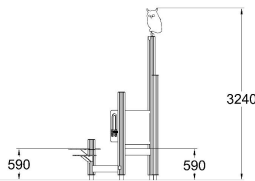

This medium size unit provides a comfortable seating option for young learners on two levels. The small platforms allows note-taking or doodling, encouraging interactive learning in an intimate setting. It features a built-in blackboard for creative expression and interactive discussions, fostering a collaborative environment for small groups. The Clock Play and small abacus panels helps with communication and allows play.

Product length, mm	2550
Product width, mm	1690
Product height, mm	3240
Falling space, m ²	19.4
Max. free fall height, mm	590
Safety info	EN 1176-1 TÜV
Foundation options	deep_mounting surface_mounting
Wood	
Colour of walls and HPL	