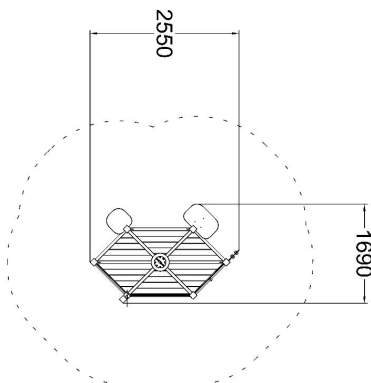

This medium size unit provides a comfortable seating option for young learners on two levels. The small platforms allows note-taking or doodling, encouraging interactive learning in an intimate setting. It features a built-in blackboard for creative expression and interactive discussions, fostering a collaborative environment for small groups. The Clock Play and small abacus panels helps with communication and allows play.

Product length, mm	2550
Product width, mm	1690
Product height, mm	3240
Falling space, m ²	19.4
Max. free fall height, mm	590
Safety info	EN 1176-1 TÜV
Foundation options	deep_mounting surface_mounting
Wood	
Colour of walls and HPL	