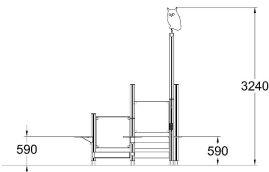

This medium size unit provides a comfortable seating option for young learners on two levels. The small platforms allows note-taking or doodling, encouraging interactive learning in an intimate setting. It features a built-in blackboards for creative expression and interactive discussions, fostering a collaborative environment for small groups. The small abacus panel helps with communication and allows play.

Product length, mm	2200
Product width, mm	2290
Product height, mm	3240
Falling space, m ²	20.3
Max. free fall height, mm	590
Safety info	EN 1176-1 TÜV
Foundation options	deep_mounting surface_mounting
Wood	
Colour of walls and HPL	