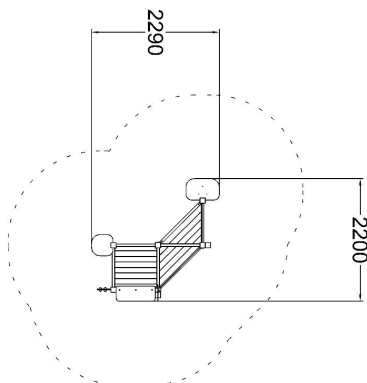

This medium size unit provides a comfortable seating option for young learners on two levels. The small platforms allows note-taking or doodling, encouraging interactive learning in an intimate setting. It features a built-in blackboards for creative expression and interactive discussions, fostering a collaborative environment for small groups. The small abacus panel helps with communication and allows play.

Product length, mm	2200
Product width, mm	2290
Product height, mm	3240
Falling space, m ²	20.3
Max. free fall height, mm	590
Safety info	EN 1176-1 TÜV
Foundation options	deep_mounting surface_mounting
Wood	
Colour of walls and HPL	