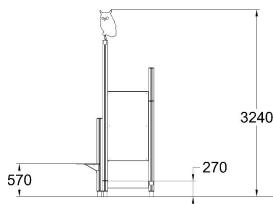

Q19003

OUTDOOR CLASSROOM T1

A charming and compact wooden unit designed for individual or small group learning. The small platform allows note-taking or doodling, encouraging interactive learning in an intimate setting. The black board panel helps with communication and encourages creativity. With the larger black board it is the most suitable for the teacher of the class.

Product length, mm	1340
Product width, mm	1140
Product height, mm	3240
Falling space, m ²	13.1
Max. free fall height, mm	570
Safety info	EN 1176-1 TÜV
Foundation options	deep_mounting surface_mounting
Wood	
Colour of walls and HPL	