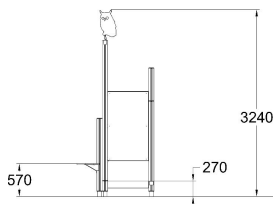

Q19003

OUTDOOR CLASSROOM T1

A charming and compact wooden unit designed for individual or small group learning. The small platform allows note-taking or doodling, encouraging interactive learning in an intimate setting. The black board panel helps with communication and encourages creativity. With the larger black board it is the most suitable for the teacher of the class.

Product length, mm	1340
Product width, mm	1140
Product height, mm	3240
Falling space, m ²	13.1
Max. free fall height, mm	570
Safety info	EN 1176-1 TÜV
Installation time (for 1), H	4
Foundation options	deep_mounting surface_mounting
Wood	
Colour of walls and HPL	