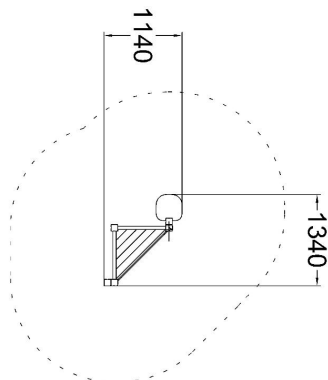

Q19003

OUTDOOR CLASSROOM T1

A charming and compact wooden unit designed for individual or small group learning. The small platform allows note-taking or doodling, encouraging interactive learning in an intimate setting. The black board panel helps with communication and encourages creativity. With the larger black board it is the most suitable for the teacher of the class.

Product length, mm	1340
Product width, mm	1140
Product height, mm	3240
Falling space, m ²	13.1
Max. free fall height, mm	570
Safety info	EN 1176-1 TÜV
Installation time (for 1), H	4
Foundation options	deep_mounting surface_mounting
Wood	
Colour of walls and HPL	