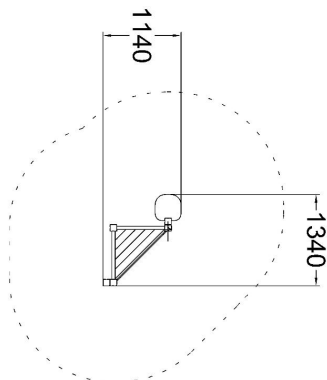

Q19003

OUTDOOR CLASSROOM T1

A charming and compact wooden unit designed for individual or small group learning. The small platform allows note-taking or doodling, encouraging interactive learning in an intimate setting. The black board panel helps with communication and encourages creativity. With the larger black board it is the most suitable for the teacher of the class.

Product length, mm	1340
Product width, mm	1140
Product height, mm	3240
Falling space, m ²	13.1
Max. free fall height, mm	570
Safety info	EN 1176-1 TÜV
Foundation options	deep_mounting surface_mounting
Wood	
Colour of walls and HPL	