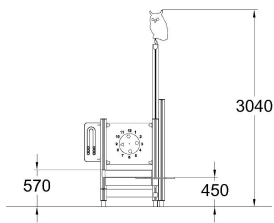

This smaller unit provides a comfortable seating option for young learners on two levels. It features a built-in blackboard for creative expression and interactive discussions, fostering a collaborative environment for small groups. The Clock Play and small abacus panels helps with communication and allows play.

Product length, mm	1400
Product width, mm	1240
Product height, mm	3040
Falling space, m ²	14.2
Max. free fall height, mm	570
Safety info	EN 1176-1 TÜV
Installation time (for 1), H	5
Foundation options	deep_mounting surface_mounting
Wood	
Colour of walls and HPL	