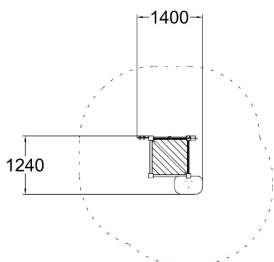

This smaller unit provides a comfortable seating option for young learners on two levels. It features a built-in blackboard for creative expression and interactive discussions, fostering a collaborative environment for small groups. The Clock Play and small abacus panels helps with communication and allows play.

Product length, mm	1400
Product width, mm	1240
Product height, mm	3040
Falling space, m ²	14.2
Max. free fall height, mm	570
Safety info	EN 1176-1 TÜV
Foundation options	deep_mounting surface_mounting
Wood	
Colour of walls and HPL	