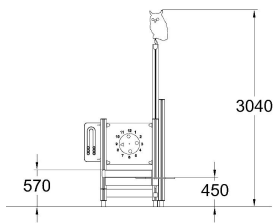

This smaller unit provides a comfortable seating option for young learners on two levels. It features a built-in blackboard for creative expression and interactive discussions, fostering a collaborative environment for small groups. The Clock Play and small abacus panels helps with communication and allows play.

Product length, mm	1400
Product width, mm	1240
Product height, mm	3040
Falling space, m ²	14.2
Max. free fall height, mm	570
Safety info	EN 1176-1 TÜV
Foundation options	deep_mounting surface_mounting
Wood	
Colour of walls and HPL	