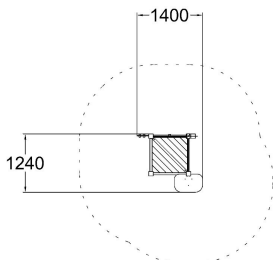

This smaller unit provides a comfortable seating option for young learners on two levels. It features a built-in blackboard for creative expression and interactive discussions, fostering a collaborative environment for small groups. The Clock Play and small abacus panels helps with communication and allows play.

Product length, mm	1400
Product width, mm	1240
Product height, mm	3040
Falling space, m ²	14.2
Max. free fall height, mm	570
Safety info	EN 1176-1 TÜV
Installation time (for 1), H	5
Foundation options	deep_mounting surface_mounting
Wood	
Colour of walls and HPL	