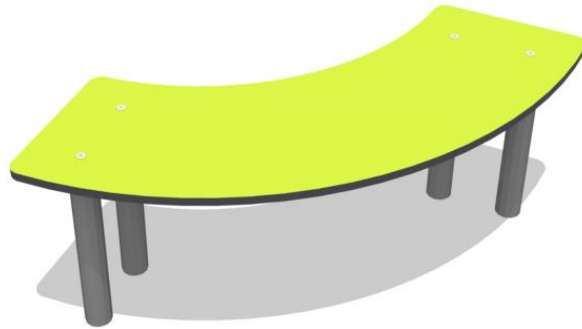

CURVED LAMINATE BENCH

Curved Laminate bench can be used as an individual bench or you can create a half circle, full circle or S-shaped serpentine bench. Material is the same High Pressure Laminate (HPL) as we use in our Playground equipment. HPL is very durable and maintenance free material in all weather conditions and it can also take hard hits without visible damages. You can choose colour to match Lappset Finno playground equipment schemes; Lime Green, Apple Red, Tuttifrutti blue, Liquorice Grey and Candy Fuchsia. Curved Laminate bench is deepmounted with wet concrete but you get it also surface fixed with shorter feet. Metal feet are light grey.