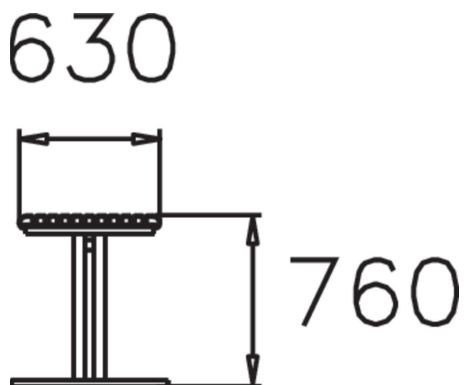

Free-standing park table. Free-standing table with two closely-positioned leg pairs. The table is made from pine with a steel frame, and can be complemented with other furniture from Lappset's Imse park furniture range.

Product length, mm	1600
Product width, mm	630
Product height, mm	760
Foundation options	free_standing
Wood	
Metal	