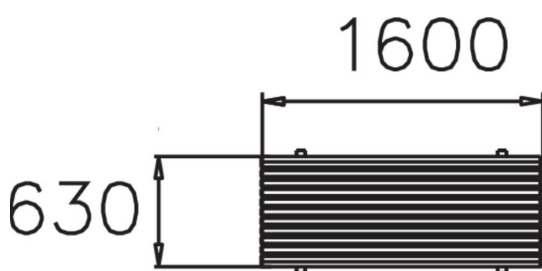

Free-standing park table. Free-standing table with two closely-positioned leg pairs. The table is made from pine with a steel frame, and can be complemented with other furniture from Lappset's Imse park furniture range.

Product length, mm	1600
Product width, mm	630
Product height, mm	760
Foundation options	free_standing
Wood	
Metal	