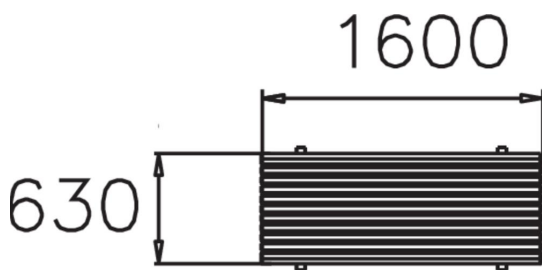

Free-standing park table. Free-standing table with two closely-positioned leg pairs. The table is made from pine with a steel frame, and can be complemented with other furniture from Lappset's Imse park furniture range.

Product length, mm	1600
Product width, mm	630
Product height, mm	760
Foundation options	Free standing
Wood	
Metal	