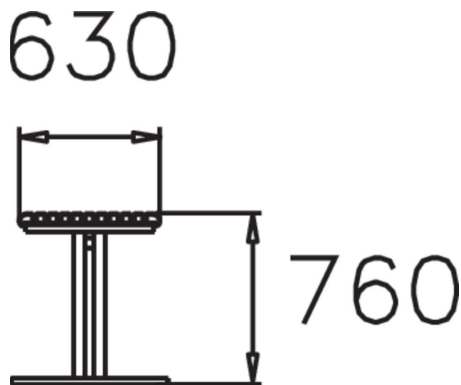

Free-standing park table. Free-standing table with two closely-positioned leg pairs. The table is made from pine with a steel frame, and can be complemented with other furniture from Lappset's Imse park furniture range.

Product length, mm	1600
Product width, mm	630
Product height, mm	760
Foundation options	Free standing
Wood	
Metal	