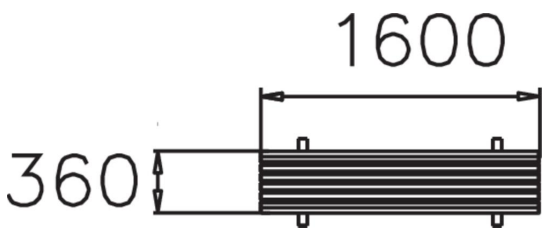

Free-standing park bench. Imse is a robust free-standing park bench that is fixed into the base above ground. The bench has no arm rests, the seat is made of pine and the frame and legs are powder-coated steel. Imse is part of a Lappset furniture range that also includes a hammock.

360

Product length, mm	1600
Product width, mm	360
Product height, mm	470
Foundation options	free_standing
Wood	
Metal	