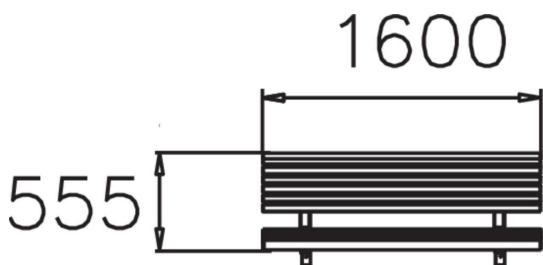

Spacious park bench. The free-standing Imse bench is suitable for most outdoor environments. Imse has close wooden slats as the seat and back support, with a steel frame. Lappset's Imse range also includes a stackable bench with back support and hammock.

Product length, mm	1600
Product width, mm	555
Product height, mm	790
Foundation options	free_standing
Wood	
Metal	