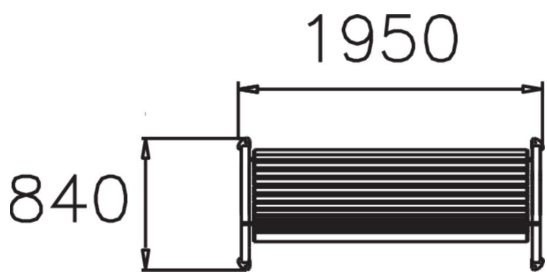

IMSE SOFA STACKABLE

Easily stackable bench. Imse is a free-standing stackable park bench made in pine and steel. It is perfect for market squares or courtyard gardens.

Product length, mm	1920
Product width, mm	800
Product height, mm	840
Foundation options	free_standing
Wood	
Metal	