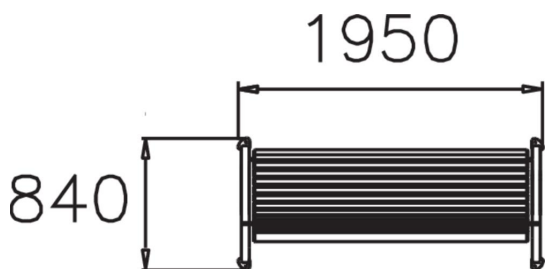

IMSE SOFFA STACKABLE

Easily stackable bench. Imse is a free-standing stackable park bench made in pine and steel. It is perfect for market squares or courtyard gardens. The Lappset Imse range also includes a hammock, table and bench without back support.

Product length, mm	1920
Product width, mm	800
Product height, mm	840
Foundation options	Free standing
Wood	
Metal	