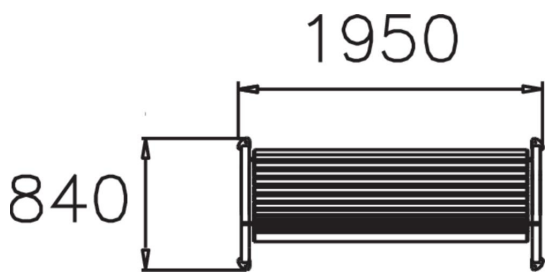

IMSE SOFA STACKABLE

Easily stackable bench. Imse is a free-standing stackable park bench made in pine and steel. It is perfect for market squares or courtyard gardens.

Product length, mm	1920
Product width, mm	800
Product height, mm	840
Foundation options	free_standing
Wood	
Metal	