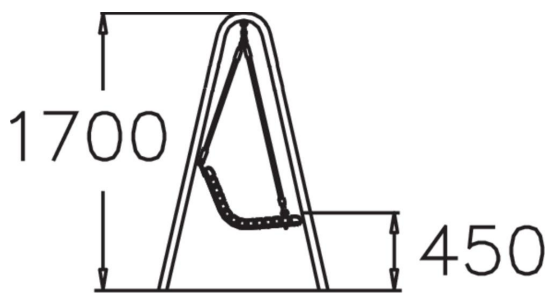

IMSE HAMMOCK

The Imse outdoor hammock is a playful bench that rocks gently. Lappset's hammock has a steel base and frame. The seat is pine and hangs from steel-reinforced ropes on the frame and there is a stop chain to limit the hammock's full swing motion.

Product length, mm	2600
Product width, mm	1000
Product height, mm	1700
Foundation options	deep_mounting
Wood	
Metal	