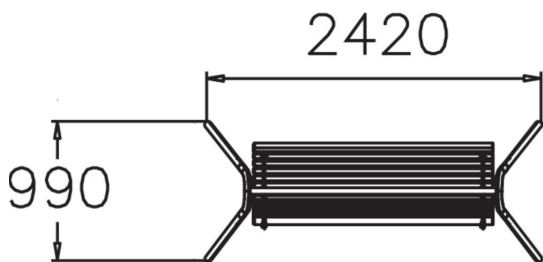

IMSE HAMMOCK

The Imse outdoor hammock is a playful bench that rocks gently. Lappset's hammock has a steel base and frame. The seat is pine and hangs from steel-reinforced ropes on the frame and there is a stop chain to limit the hammock's full swing motion.

Product length, mm	2600
Product width, mm	1000
Product height, mm	1700
Foundation options	Deep mounting
Wood	
Metal	