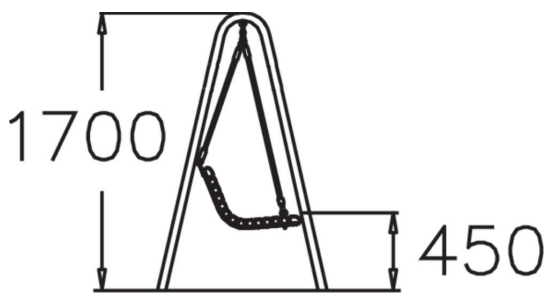

IMSE HAMMOCK

The Imse outdoor hammock is a playful bench that rocks gently. Lappset's hammock has a steel base and frame. The seat is pine and hangs from steel-reinforced ropes on the frame and there is a stop chain to limit the hammock's full swing motion.

Product length, mm	2600
Product width, mm	1000
Product height, mm	1700
Foundation options	Deep mounting
Wood	
Metal	