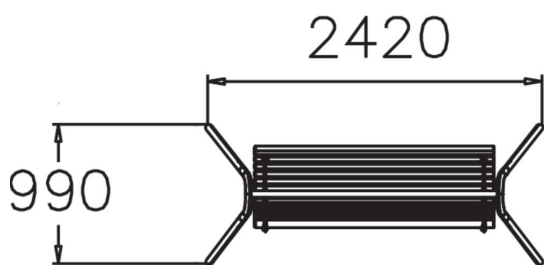

IMSE HAMMOCK

The Imse outdoor hammock is a playful bench that rocks gently. Lappset's hammock has a steel base and frame. The seat is pine and hangs from steel-reinforced ropes on the frame and there is a stop chain to limit the hammock's full swing motion.

Product length, mm	2600
Product width, mm	1000
Product height, mm	1700
Foundation options	deep_mounting
Wood	
Metal	