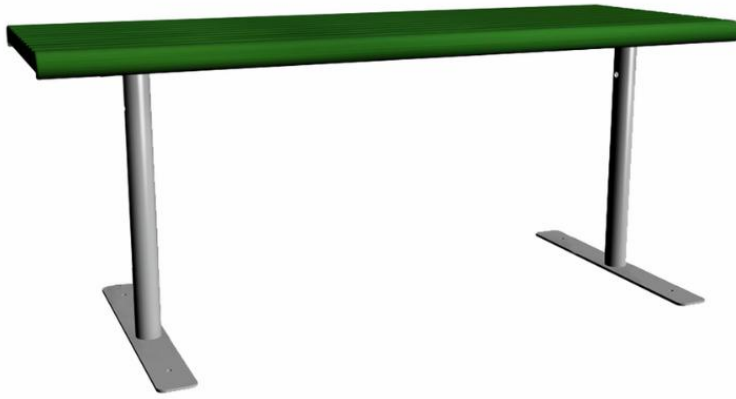

YARDEN TABLE

Functional and timeless rectangular table. The table has a steel frame and pine tabletop, and is also available with deep mounting (NFJ2093). The table can be combined with seating in Lappset's Yarden park range.

| | |
|--------------------|---|
| Product length, mm | 1750 |
| Product width, mm | 670 |
| Product height, mm | 720 |
| Foundation options | Free standing |
| Wood |  |
| Metal |  |