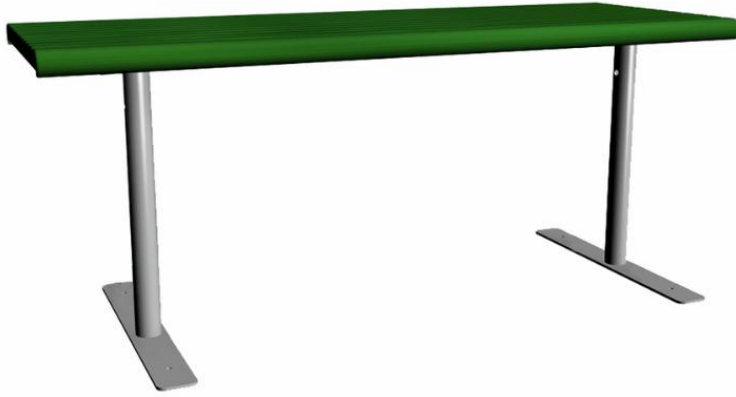

YARDEN TABLE

Functional and timeless rectangular table. The table has a steel frame and pine tabletop, and is also available with deep mounting (NFJ2093). The table can be combined with seating in Lappset's Yarden park range.

Product length, mm	1750
Product width, mm	670
Product height, mm	720
Foundation options	free_standing
Wood	
Metal	