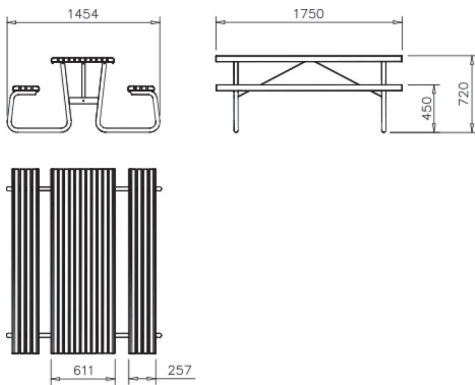

Yarden picnic table

Large free-standing picnic table with narrow boards. Here you have tables and seating all in one! The Yarden picnic table is 720 mm high and 1750 mm long.

Product length, mm	1750
Product width, mm	1454
Product height, mm	720
Foundation options	Free standing
Wood	
Metal	