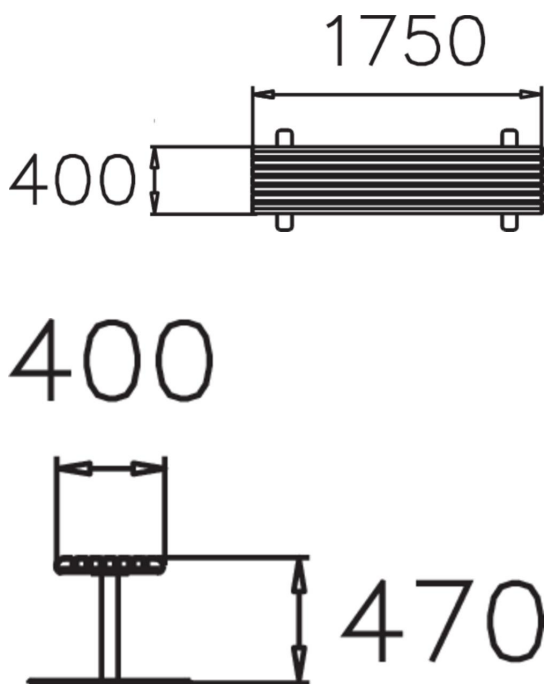

Yarden is a functional and timeless free standing park bench. The bench has no armrests, the seat is made of pine and the legs are powder-coated steel. The bench is also available with deep mounting (NFJ2061). Yarden park bench is part of a range of benches with or without back support, chairs and tables.

Product length, mm	1750
Product width, mm	400
Product height, mm	470
Foundation options	Free standing
Wood	
Metal	