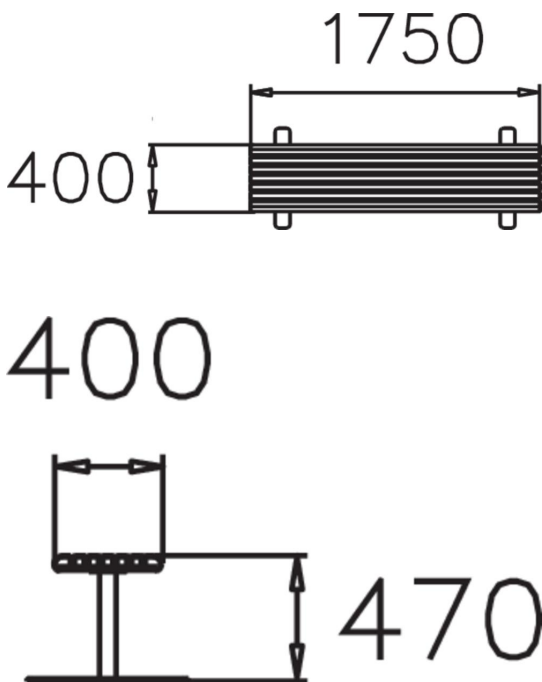

Yarden is a functional and timeless free standing park bench. The bench has no armrests, the seat is made of pine and the legs are powder-coated steel. The bench is also available with deep mounting (NFJ2061). Yarden park bench is part of a range of benches with or without back support, chairs and tables.

Product length, mm	1750
Product width, mm	400
Product height, mm	470
Foundation options	free_standing
Wood	
Metal	