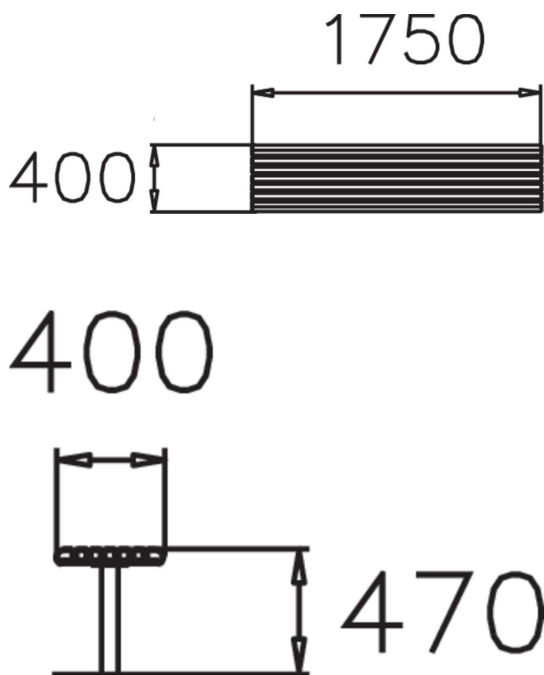

Yarden is a functional and timeless park bench designed for poured foundations. The bench has no armrests, the seat is made of pine and the legs are powder-coated steel. The bench is also available as free standing (NFJ2062). Yarden park bench is part of a range of benches with or without back support, chairs and tables.

Product length, mm	1750
Product width, mm	400
Product height, mm	470
Foundation options	Deep mounting
Wood	
Metal	