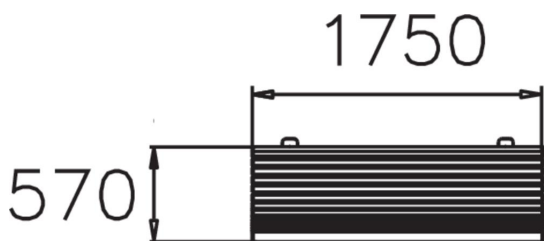

YARDEN SOFFA

Yarden is a timeless and functional park bench without armrests. The bench seat and back support is made of pine and the frame steel. The bench is also available with deep mounting (NFJ2011). Yarden park range is available either as free-standing versions or as versions designed for poured foundations. The range also includes a bench without back support, a table and a chair.

Product length, mm	1750
Product width, mm	570
Product height, mm	810
Foundation options	Free standing
Wood	
Metal	