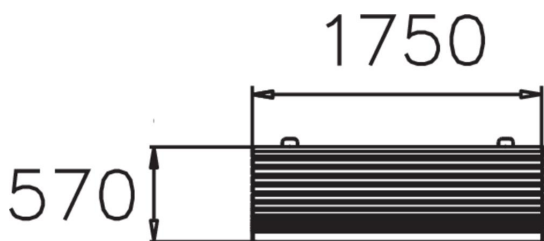

YARDEN SOFFA

Yarden is a timeless and functional park bench without armrests. The bench seat and back support is made of pine and the frame steel. The bench is also available with deep mounting (NFJ2011). Yarden park range is available either as free-standing versions or as versions designed for poured foundations. The range also includes a bench without back support, a table and a chair.

Product length, mm	1750
Product width, mm	570
Product height, mm	810
Foundation options	free_standing
Wood	
Metal	