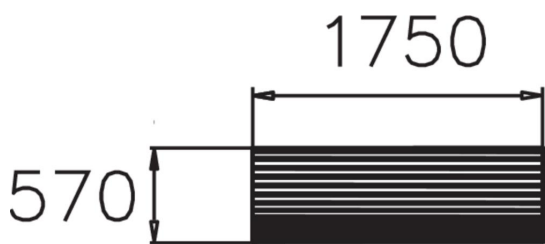

YARDEN SOFFA

Yarden is a timeless and functional park bench without armrests. The bench seat and back support is made of pine and the frame steel. The bench is also available as free standing (NFJ2012). Yarden park range is available either as free-standing versions or as versions designed for poured foundations. The range also includes a bench without back support, a table and a chair.

Product length, mm	1750
Product width, mm	570
Product height, mm	810
Foundation options	deep_mounting
Wood	
Metal	