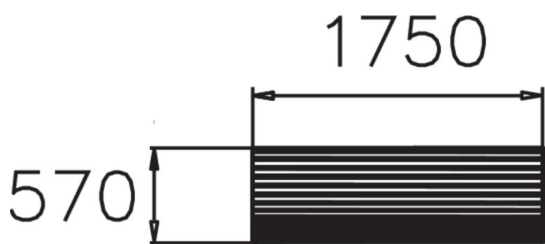

YARDEN SOFFA

Yarden is a timeless and functional park bench without armrests. The bench seat and back support is made of pine and the frame steel. The bench is also available as free standing (NFJ2012). Yarden park range is available either as free-standing versions or as versions designed for poured foundations. The range also includes a bench without back support, a table and a chair.

Product length, mm	1750
Product width, mm	570
Product height, mm	810
Foundation options	Deep mounting
Wood	
Metal	