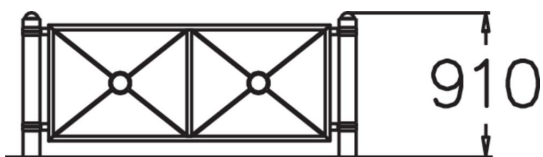

STRÖGET FENCE

Decorative wrought iron fence for terraces and squares. Fencing with sheet steel cross; height 900 mm above ground (c-c 2000 mm). The sections are affixed to the posts with clamping rings. It is also possible to place the fencing at the desired angle and step the sections for a difference in level.

Product length, mm	2000
Product width, mm	110
Product height, mm	900
Foundation options	deep_mounting
Metal	