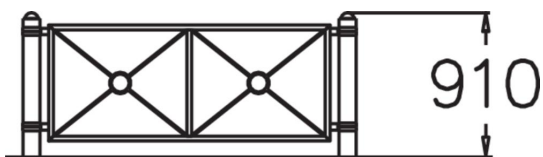

STRÖGET FENCE

Decorative wrought iron fence for terraces and squares. Fencing with sheet steel cross; height 900 mm above ground (c-c 2000 mm). The sections are affixed to the posts with clamping rings. It is also possible to place the fencing at the desired angle and step the sections for a difference in level.

Product length, mm	2000
Product height, mm	900
Foundation options	deep_mounting
Metal colour	