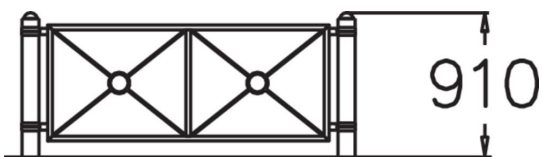

STRÖGET FENCE

Decorative wrought iron fence for terraces and squares. Fencing with sheet steel cross; height 900 mm above ground (c-c 2000 mm). The sections are affixed to the posts with clamping rings. It is also possible to place the fencing at the desired angle and step the sections for a difference in level.

| | |
|--------------------|---------------|
| Product length, mm | 2000 |
| Product height, mm | 900 |
| Foundation options | Deep mounting |
| Metal colour | |