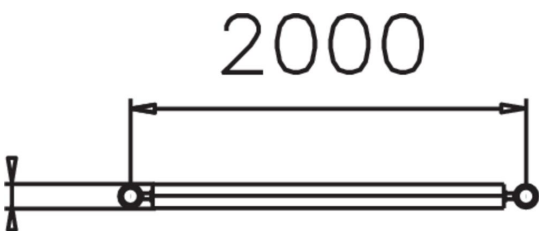

STRÖGET RAIL

Flexible railing for train and bus stations. Steel railing with pine seating and height 600 mm. The seating lintel and mid-posts are affixed using a clamping ring on the posts, and can therefore be positioned at any angle.

Product length, mm	2000
Product width, mm	110
Product height, mm	600
Foundation options	deep_mounting
Wood	
Metal	