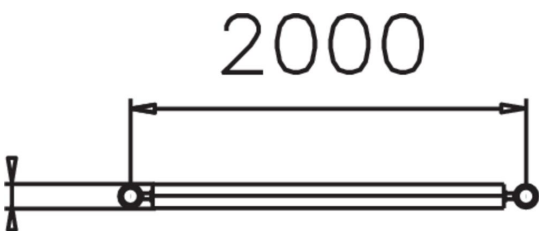

STRÖGET RAIL

Flexible railing for train and bus stations. Steel railing with pine seating and height 600 mm. The seating lintel and mid-posts are affixed using a clamping ring on the posts, and can therefore be positioned at any angle.

Product length, mm	2000
Product width, mm	110
Product height, mm	600
Foundation options	Deep mounting
Wood	
Metal	