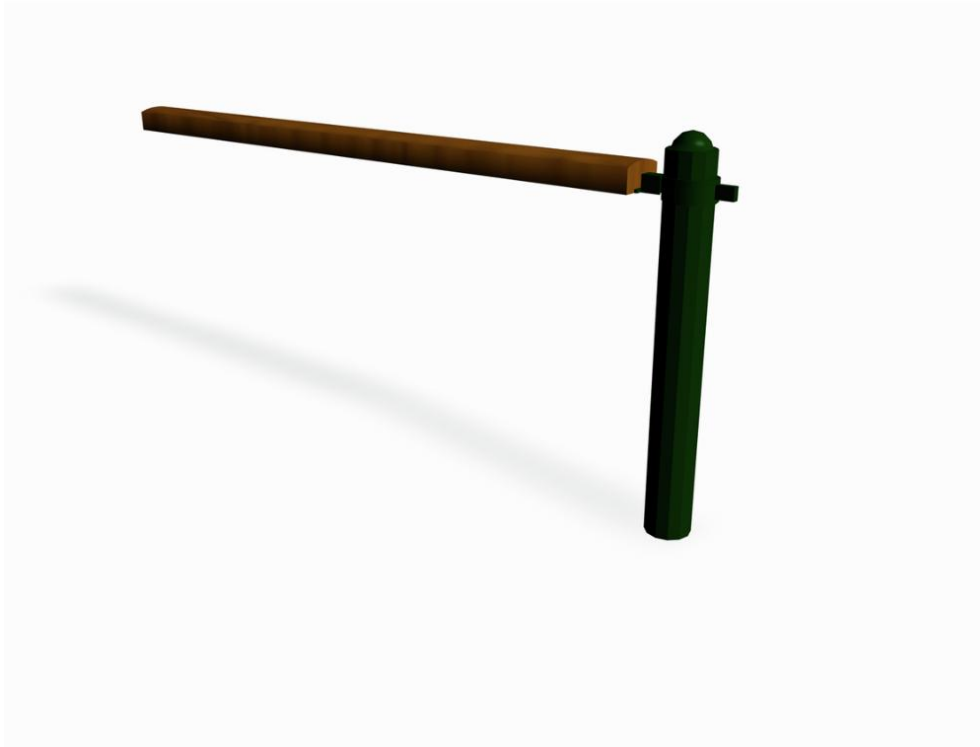

STRÖGET RAIL EXTENSION PIECE

Extension section for railing NF9054. Steel railing with pine seating, height 900 mm. The seating lintel and mid-posts are affixed using a clamping ring on the posts, and can therefore be positioned at any angle.

Product length, mm	2000
Product width, mm	110
Product height, mm	900
Foundation options	deep_mounting
Wood	
Metal	