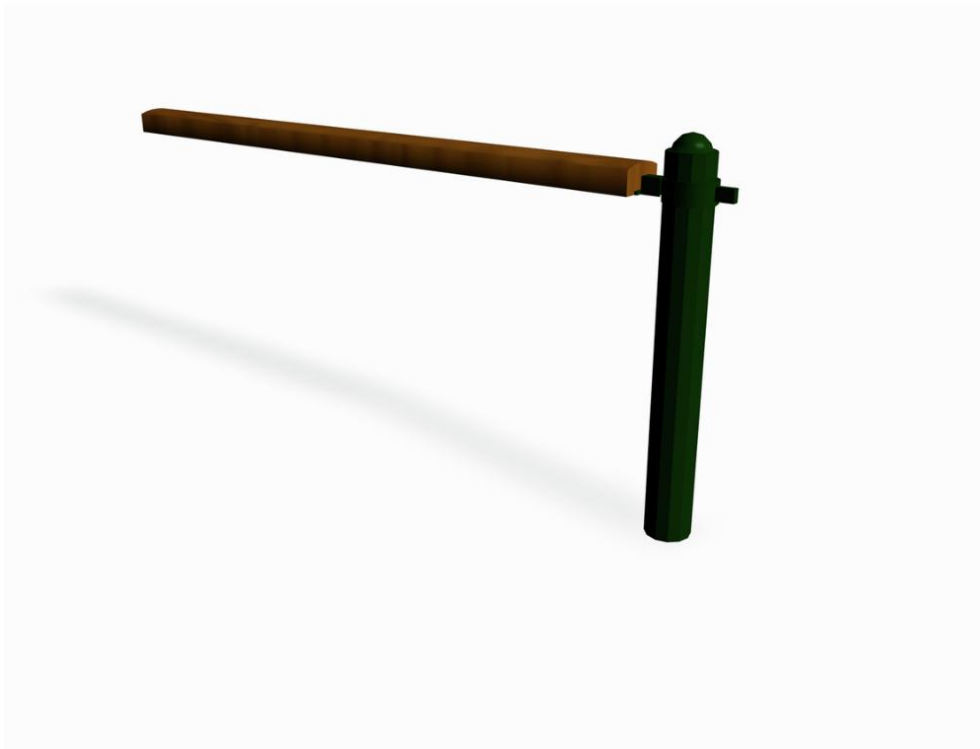

STRÖGET RAIL EXTENSION PIECE

Extension section for railing NF9054. Steel railing with pine seating, height 900 mm. The seating lintel and mid-posts are affixed using a clamping ring on the posts, and can therefore be positioned at any angle.

|                    |               |
|--------------------|---------------|
| Product length, mm | 2000          |
| Product width, mm  | 110           |
| Product height, mm | 900           |
| Foundation options | Deep mounting |
| Wood               |               |
| Metal              |               |