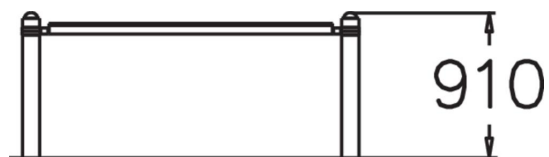

STRÖGET RAIL

Flexible railing for train and bus stations. Steel railing with pine seating, height 900 mm. The seating lintel and mid-posts are affixed using a clamping ring on the posts, and can therefore be positioned at any angle.

Product length, mm	2000
Product width, mm	110
Product height, mm	900
Foundation options	Deep mounting
Wood	
Metal	