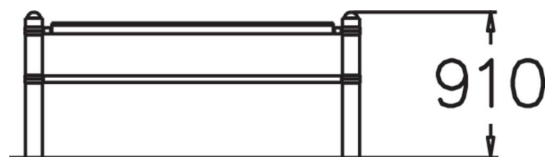

STRÖGET RAIL

Flexible railing for train and bus stations. Steel railing with pine seating. With one mid-post, height 900 mm. The seating lintel and mid-posts are affixed using a clamping ring on the posts, and can therefore be positioned at any angle.

Product length, mm	2000
Product width, mm	110
Product height, mm	900
Foundation options	deep_mounting
Wood	
Metal	