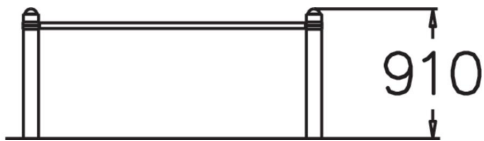

Flexible railing for public environments. Single steel railing, 900 mm from the ground (c-c 2000 mm). The railing is affixed on the posts using a clamping ring and can therefore be angled as desired.

Product length, mm	2000
Product width, mm	110
Product height, mm	900
Foundation options	deep_mounting
Metal	