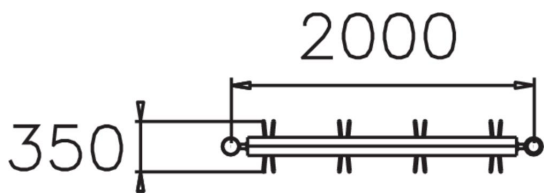

Extension section for two-sided bicycle rack NF9025.

Product length, mm	2000
Product height, mm	900
Foundation options	deep_mounting
Wood	
Metal colour	