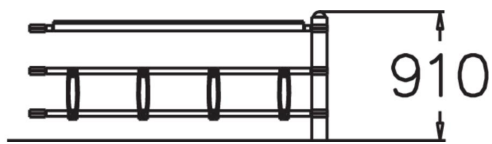

Extension section for two-sided bicycle rack NF9025.

Product length, mm	2000
Product height, mm	900
Foundation options	deep_mounting
Wood	
Metal colour	