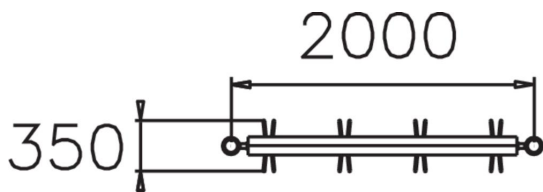

Two-sided cycle rack with top lintel. Cycle rack with lintel and two-sided parking. An extension section is also available as a separate frame mount. The lintel is available in steel or wood. The height of the cycle rack is 900 mm. Lappset's Ströget range also includes seating.

Product length, mm	2000
Product width, mm	340
Product height, mm	900
Foundation options	deep_mounting
Wood	
Metal	