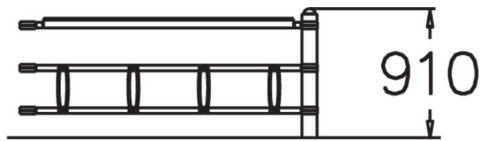

EXTENSION PIECE

Extension section for one-sided bicycle rack NF9020.

Product length, mm	2000
Product width, mm	220
Product height, mm	900
Foundation options	deep_mounting
Metal	