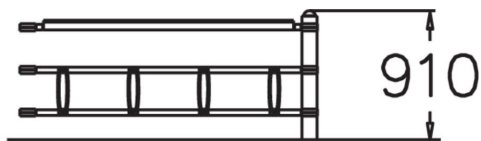

EXTENSION PIECE

Extension section for one-sided bicycle rack NF9020.

Product length, mm	2000
Product width, mm	220
Product height, mm	900
Foundation options	deep_mounting
Metal	