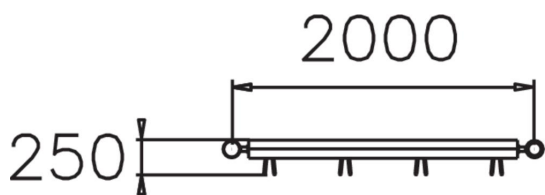

EXTENSION PIECE

Extension section for one-sided bicycle rack NF9020.

Product length, mm	2000
Product width, mm	220
Product height, mm	900
Foundation options	Deep mounting
Metal	