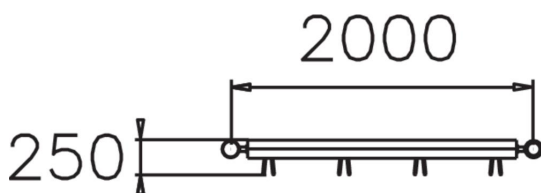

EXTENSION PIECE

Extension section for one-sided bicycle rack NF9020.

Product length, mm	2000
Product width, mm	220
Product height, mm	900
Foundation options	deep_mounting
Metal	