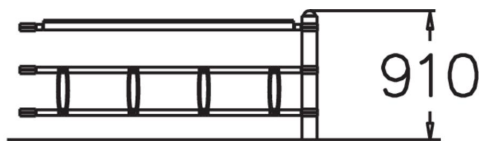

EXTENSION PIECE

Extension section for one-sided bicycle rack NF9020.

Product length, mm	2000
Product width, mm	220
Product height, mm	900
Foundation options	Deep mounting
Metal	