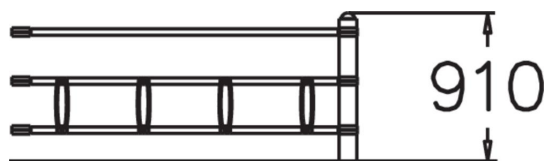

EXTENSION PIECE

Extension section for two-sided bicycle rack NF9015.

Product length, mm	2000
Product width, mm	340
Product height, mm	900
Foundation options	deep_mounting
Metal	