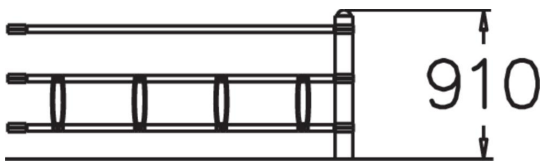

EXTENSION PIECE

Extension section for two-sided bicycle rack NF9015.

Product length, mm	2000
Product height, mm	900
Foundation options	Deep mounting
Metal	