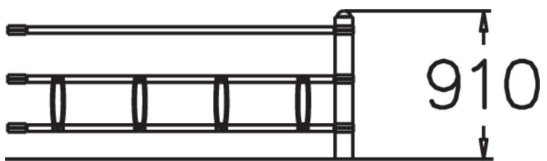

EXTENSION PIECE

Extension section for two-sided bicycle rack NF9015.

Product length, mm	2000
Product width, mm	340
Product height, mm	900
Foundation options	deep_mounting
Metal	