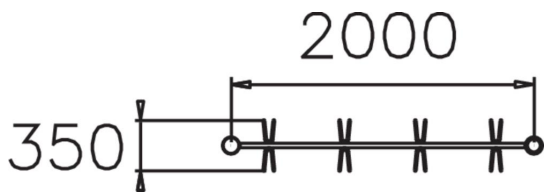

EXTENSION PIECE

Extension section for two-sided bicycle rack NF9015.

Product length, mm	2000
Product height, mm	900
Foundation options	Deep mounting
Metal	