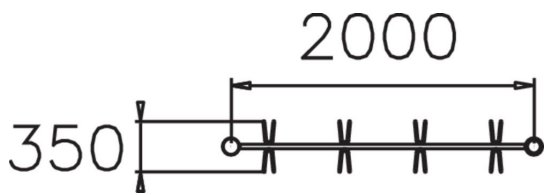

EXTENSION PIECE

Extension section for two-sided bicycle rack NF9015.

Product length, mm	2000
Product width, mm	340
Product height, mm	900
Foundation options	deep_mounting
Metal	