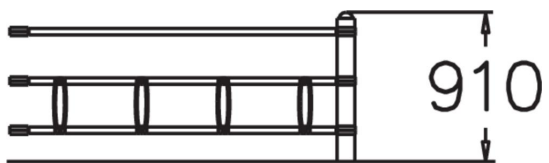

EXTENSION PIECE

Extension section for one-sided bicycle rack NF9010.

Product length, mm	2000
Product width, mm	220
Product height, mm	900
Foundation options	deep_mounting
Metal	