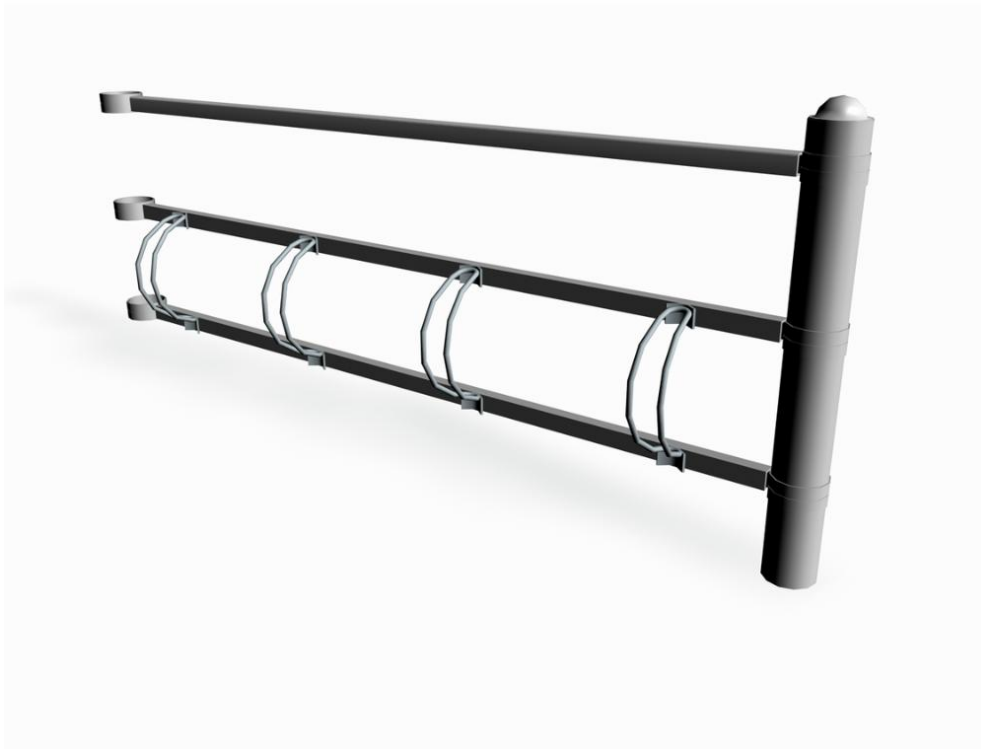

EXTENSION PIECE

Extension section for one-sided bicycle rack NF9010.

| | |
|--------------------|---------------|
| Product length, mm | 2000 |
| Product width, mm | 220 |
| Product height, mm | 900 |
| Foundation options | Deep mounting |
| Metal | |