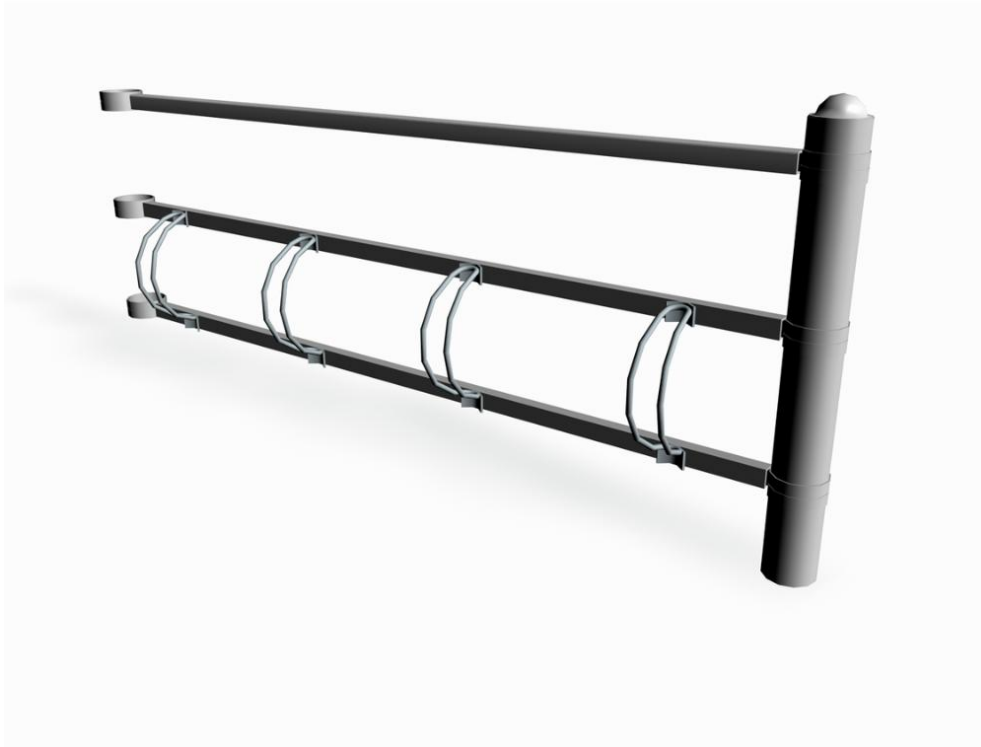

EXTENSION PIECE

Extension section for one-sided bicycle rack NF9010.

Product length, mm	2000
Product width, mm	220
Product height, mm	900
Foundation options	deep_mounting
Metal	