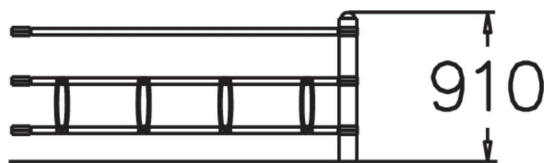

EXTENSION PIECE

Extension section for one-sided bicycle rack NF9010.

Product length, mm	2000
Product width, mm	220
Product height, mm	900
Foundation options	deep_mounting
Metal	