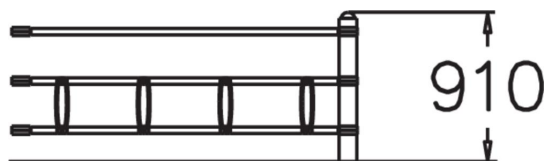

EXTENSION PIECE

Extension section for one-sided bicycle rack NF9010.

| | |
|--------------------|---------------|
| Product length, mm | 2000 |
| Product width, mm | 220 |
| Product height, mm | 900 |
| Foundation options | Deep mounting |
| Metal | |