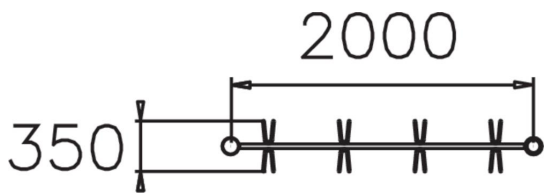

EXTENSION PIECE

Extension section for two-sided bicycle rack NF9007.

| | |
|--------------------|---------------|
| Product length, mm | 2000 |
| Product width, mm | 340 |
| Product height, mm | 600 |
| Foundation options | deep_mounting |
| Metal | |