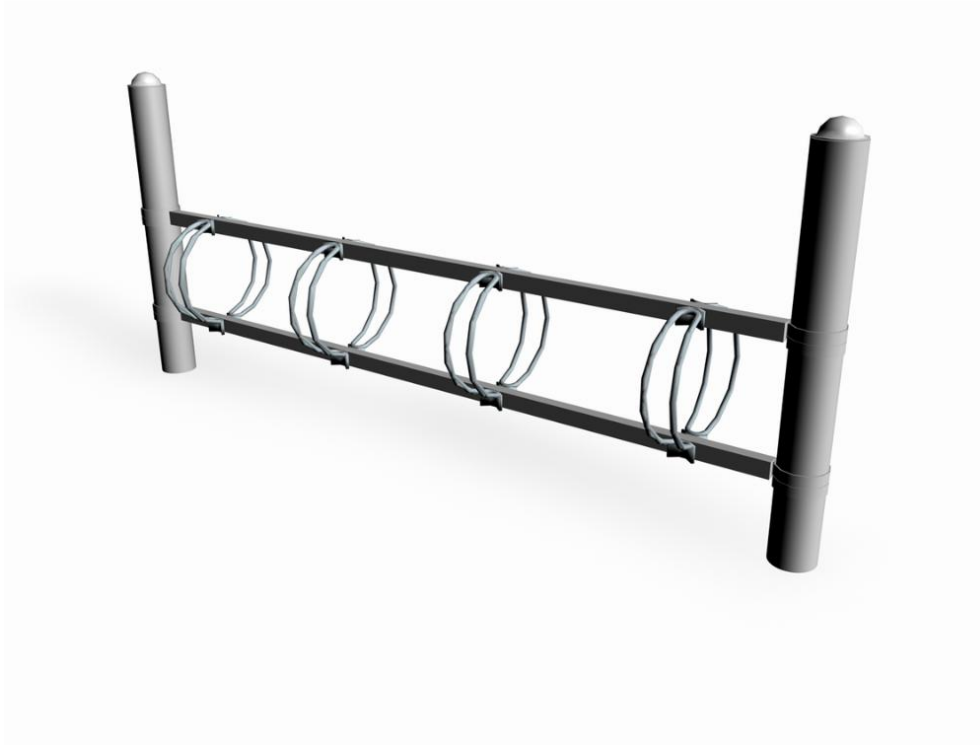

BICYCLE STAND

Two-sided cycle rack. An extension section is also available as a separate frame mount. The height of the cycle rack is 900 mm. Lappsets's Ströget range also includes seating.

Product length, mm	2000
Product height, mm	900
Foundation options	Deep mounting
Metal colour	