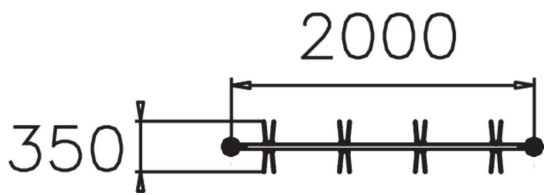

BICYCLE STAND

Two-sided cycle rack. An extension section is also available as a separate frame mount. The height of the cycle rack is 900 mm. Lappsets's Ströget range also includes seating.

Product length, mm	2000
Product height, mm	900
Foundation options	Deep mounting
Metal colour	