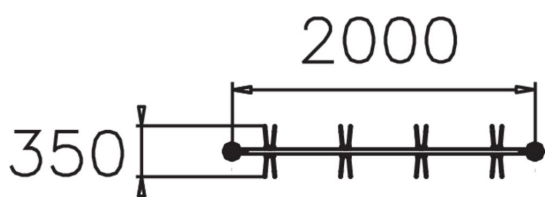

Two-sided cycle rack. An extension section is also available as a separate frame mount. The height of the cycle rack is 900 mm. Lappsets's Ströget range also includes seating.

| | |
|--------------------|---------------|
| Product length, mm | 2000 |
| Product width, mm | 340 |
| Product height, mm | 900 |
| Foundation options | deep_mounting |
| Metal | |