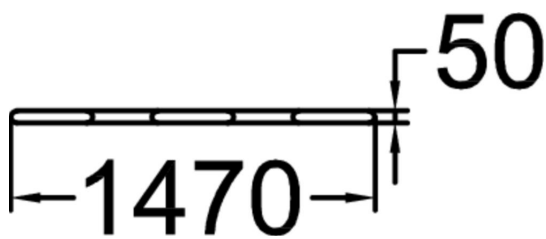

Vågen has elegant and exiting wave imitation design and you can lock your and three other bicycles from bicycle frame to the stand. And in high density use three more bikes can be added from the opposite side of the stand, so maximum of seven bikes safely stored. Vågen has two installation versions; deep mounting with wet concrete and surface mounting with fixing plate to be bolted on concrete or asphalt.

Product length, mm	1470
Product width, mm	50
Product height, mm	970
Foundation options	deep_mounting surface_mounting
Metal	