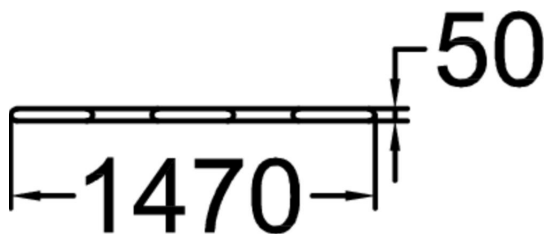

Vågen has elegant and exiting wave imitation design and you can lock your and three other bicycles from bicycle frame to the stand. And in high density use three more bikes can be added from the opposite side of the stand, so maximum of seven bikes safely stored. Vågen has two installation versions; deep mounting with wet concrete and surface mounting with fixing plate to be bolted on concrete or asphalt.

Product length, mm	1470
Product width, mm	50
Product height, mm	970
Foundation options	deep_mounting surface_mounting
Metal	