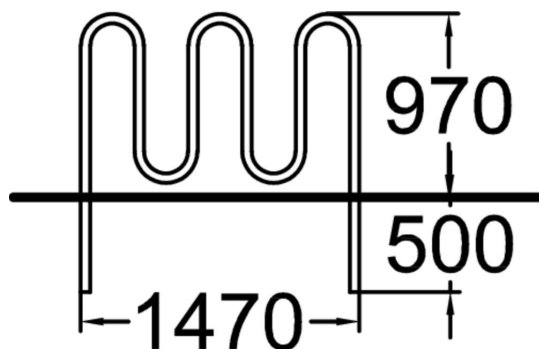

Vågen has elegant and exiting wave imitation design and you can lock your and three other bicycles from bicycle frame to the stand. And in high density use three more bikes can be added from the opposite side of the stand, so maximum of seven bikes safely stored. Vågen has two installation versions; deep mounting with wet concrete and surface mounting with fixing plate to be bolted on concrete or asphalt.

Product length, mm	1470
Product width, mm	50
Product height, mm	970
Foundation options	deep_mounting surface_mounting
Metal	