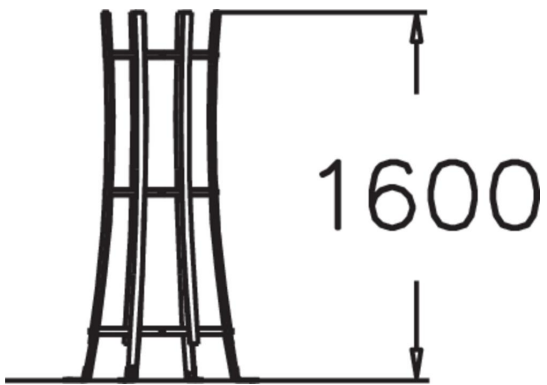

TRUNK GUARD

Decorative tree guard. This tree guard is an effective way of protecting trees in public environments. The tree guard posts are made from sheet steel; height from ground: 1600 mm, diameter 700 mm. For use together with ground grilles.

Product length, mm	700
Product width, mm	700
Product height, mm	1600
Foundation options	Surface mounting
Metal	