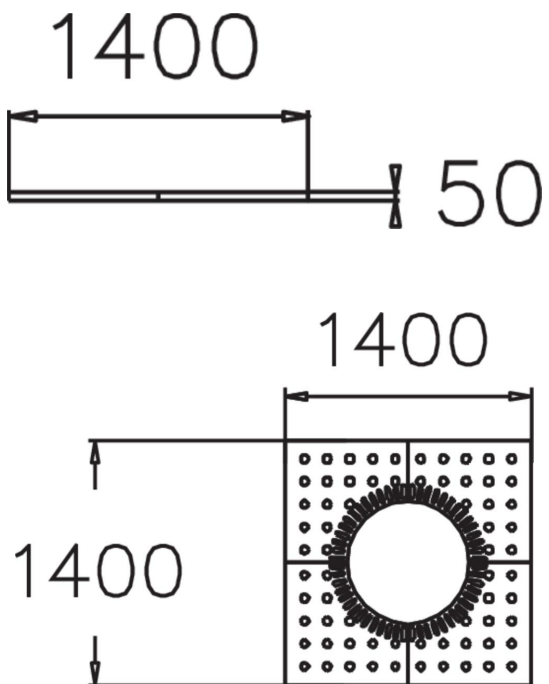

GROUND GRATE

Protect tree roots with a ground grille. Decorative steel ground grille, square (1400 mm); central hole (c-c 700mm). The ground grille is not supplied with a concrete base.

Product length, mm	1400
Product width, mm	1400
Product height, mm	8
Foundation options	surface_mounting
Metal	