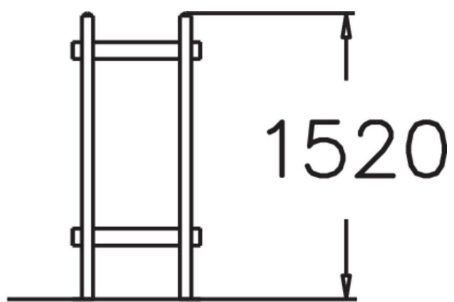

TROSA TRUNK GUARD

Tree guard for public environments. Cylindrical tree guard to protect the trunk. The tree guard has tubular steel rods and is 1520 mm from the ground; diameter 680 mm.

Product length, mm	680
Product width, mm	680
Product height, mm	1500
Foundation options	deep_mounting
Metal	