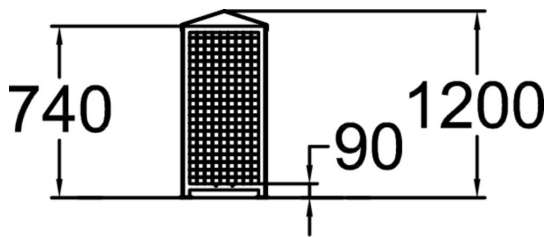

Product length, mm	550
Product width, mm	700
Product height, mm	1200
Foundation options	<input type="checkbox"/> surface_mounting <input type="checkbox"/> ground_anchoring
Metal	<input checked="" type="checkbox"/> ep_mounting