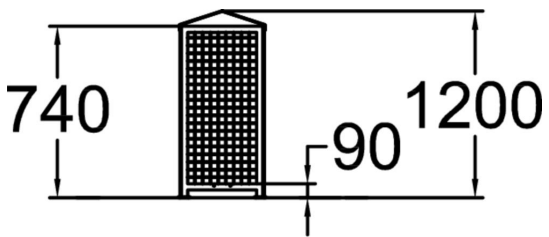

Product length, mm	550
Product width, mm	700
Product height, mm	1200
Foundation options	<input type="checkbox"/> surface_mounting <input type="checkbox"/> ground_anchoring <input checked="" type="checkbox"/> ep_mounting
Metal	<input checked="" type="checkbox"/> ep_mounting