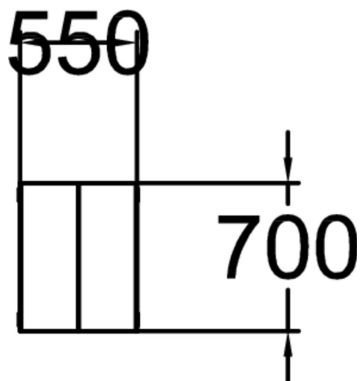

Product length, mm	550
Product width, mm	700
Product height, mm	1200
Foundation options	<input type="checkbox"/> surface_mounting <input type="checkbox"/> ground_anchoring <input checked="" type="checkbox"/> ep_mounting
Metal	<input checked="" type="checkbox"/> ep_mounting