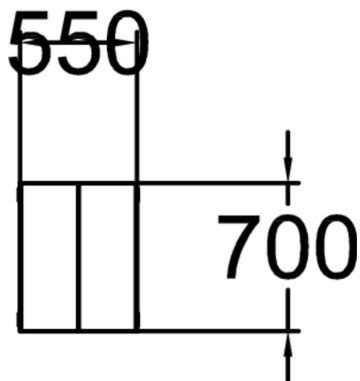

Product length, mm	550
Product width, mm	700
Product height, mm	1200
Foundation options	<input type="checkbox"/> surface_mounting <input type="checkbox"/> ground_anchoring
Metal	<input checked="" type="checkbox"/> ep_mounting