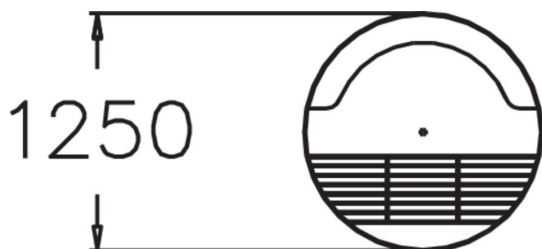

Large barbecue for parks. Barbecue for public outdoor environments. Diameter 1250mm. The Hilde barbecue has a storage area on one side and a drainage hole in the middle. Lappset's barbecues are made from heat-resistant powder-coated steel to cope with all weather conditions. The firewood should be placed under the grade.

Product length, mm	1250
Product width, mm	1250
Product height, mm	650
Foundation options	<input type="checkbox"/> surface_mounting <input type="checkbox"/> ground_anchoring
Metal	<input checked="" type="checkbox"/> ep_mounting