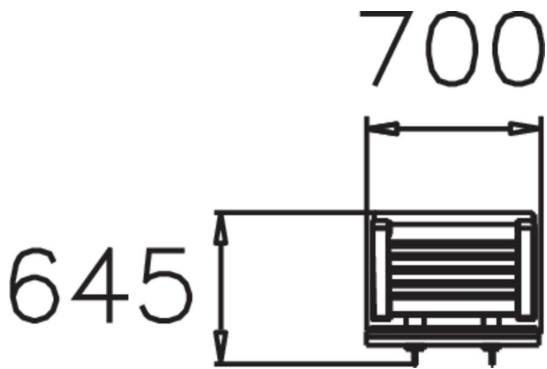

SITE ARMCHAIR

Solid chair. Site is a sturdy pine chair with a sheet steel frame. High armrests and a solid design characterise the Site range of park furniture. The chair must be fixed in poured foundations.

Product length, mm	700
Product width, mm	645
Product height, mm	855
Foundation options	Deep mounting
Wood	
Metal	