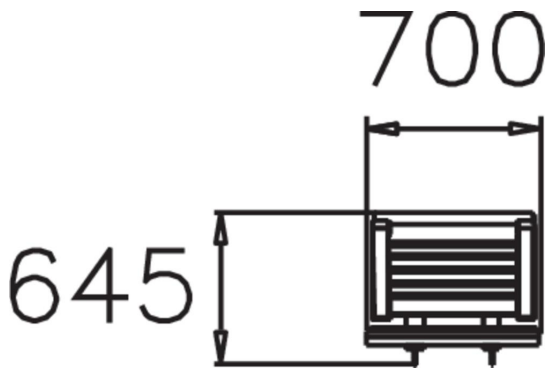

SITE ARMCHAIR

Solid chair. Site is a sturdy pine chair with a sheet steel frame. High armrests and a solid design characterise the Site range of park furniture. The chair must be fixed in poured foundations.

Product length, mm	700
Product width, mm	645
Product height, mm	855
Foundation options	deep_mounting
Wood	
Metal	