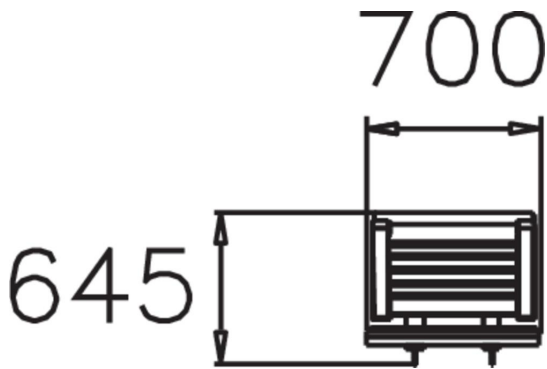

SITE ARMCHAIR

Solid chair. Site is a sturdy pine chair with a sheet steel frame. High armrests and a solid design characterise the Site range of park furniture. The chair must be fixed in poured foundations.

Product length, mm	700
Product width, mm	645
Product height, mm	855
Foundation options	deep_mounting
Wood	
Metal	