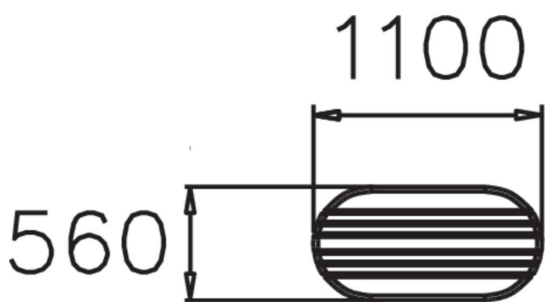

Park table with rounded edges. This oval table has close wooden slats and a sheet steel frame. Site has a central leg, which makes it ideal from an accessibility perspective. You can complement the table with seating from Lappset's Site park range.

Product length, mm	1100
Product width, mm	560
Foundation options	Deep mounting
Wood	
Metal	