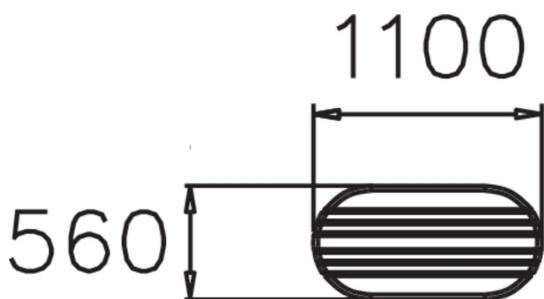

Park table with rounded edges. This oval table has close wooden slats and a sheet steel frame. Site has a central leg, which makes it ideal from an accessibility perspective. You can complement the table with seating from Lappset's Site park range.

Product length, mm	1100
Product width, mm	560
Foundation options	deep_mounting
Wood	
Metal	