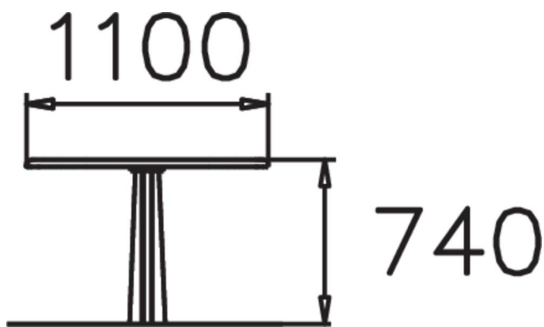

Park table with rounded edges. This oval table has close wooden slats and a sheet steel frame. Site has a central leg, which makes it ideal from an accessibility perspective. You can complement the table with seating from Lappset's Site park range.

Product length, mm	1100
Product width, mm	560
Foundation options	deep_mounting
Wood	
Metal	