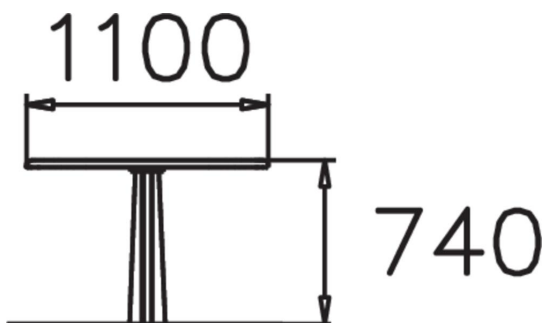

Park table with rounded edges. This oval table has close wooden slats and a sheet steel frame. Site has a central leg, which makes it ideal from an accessibility perspective. You can complement the table with seating from Lappset's Site park range.

Product length, mm	1100
Product width, mm	560
Foundation options	Deep mounting
Wood	
Metal	