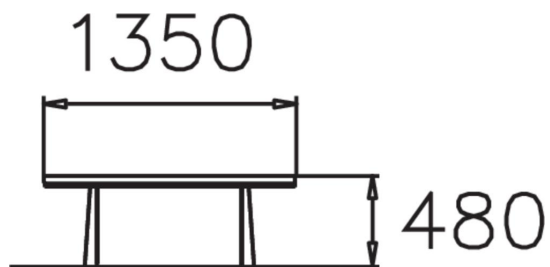

This rectangle table has close wooden slats and a sheet steel frame. You can complement the table with seating from Lappset's Site park range.

Product length, mm	1350
Product width, mm	550
Foundation options	deep_mounting
Wood	
Metal	