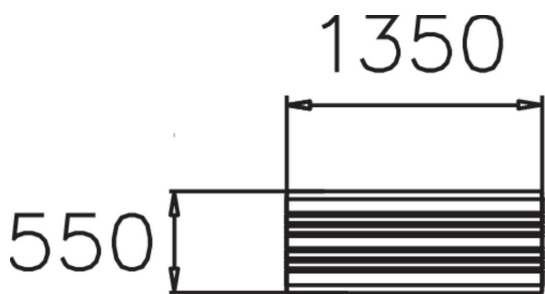

This rectangle table has close wooden slats and a sheet steel frame. You can complement the table with seating from Lappset's Site park range.

Product length, mm	1350
Product width, mm	550
Foundation options	deep_mounting
Wood	
Metal	