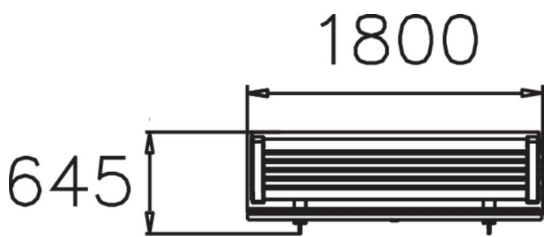

Solid bench. The Site park bench is an attractive design with high armrests. The sofa is made of pine with a sheet steel frame. The furniture in Lappset's Site range is designed for poured foundations. In addition to the bench with back support, the range also includes a bench without back support, a chair and a table in the same design.

Product length, mm	1800
Product width, mm	645
Product height, mm	855
Foundation options	deep_mounting
Wood	
Metal	