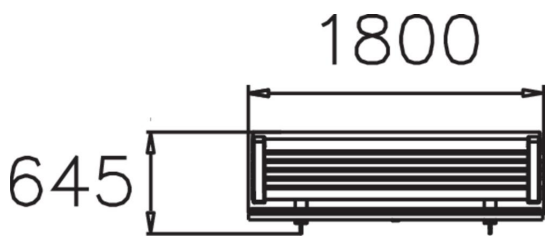

Solid bench. The Site park bench is an attractive design with high armrests. The sofa is made of pine with a sheet steel frame. The furniture in Lappset's Site range is designed for poured foundations. In addition to the bench with back support, the range also includes a bench without back support, a chair and a table in the same design.

Product length, mm	1800
Product width, mm	645
Product height, mm	855
Foundation options	deep_mounting
Wood	
Metal	