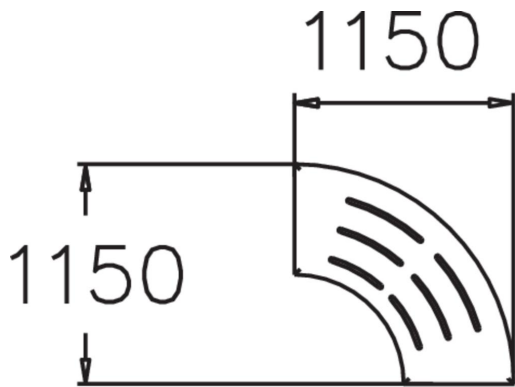

URBAN BENCH ARCH

Product length, mm	1610
Product width, mm	575
Product height, mm	450
Foundation options	free_standing
Wood	
Metal	