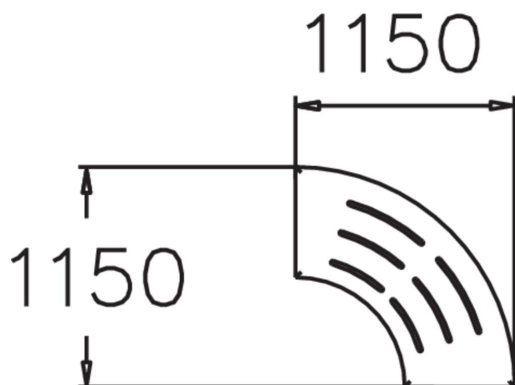

URBAN BENCH ARCH

Quarter round free-standing park bench. Urban is a half-moon-shaped free-standing park bench. The bench can be placed on its own or as a group in a circle, or in a row to create a long line of seating. Lappset's Urban park bench is available with a pine (NF7675) or mahogany seat. It is fixed into the base above ground.

Product length, mm	1145
Product width, mm	575
Product height, mm	450
Foundation options	free_standing
Wood	
Metal	