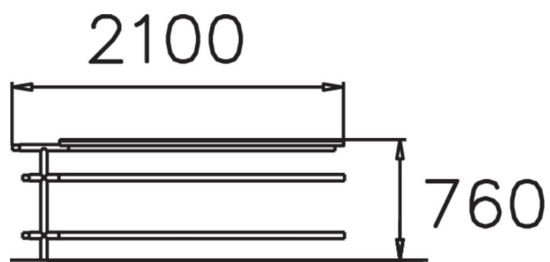

Extension section for railing NF7673A.

Product length, mm	2040
Product width, mm	50
Product height, mm	775
Foundation options	deep_mounting
Wood	
Metal	