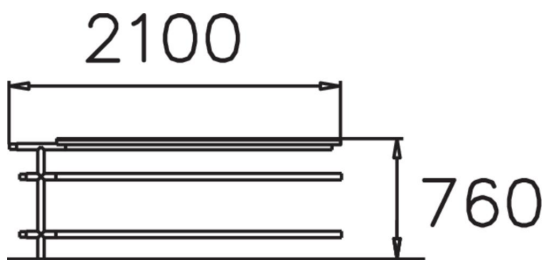

Extension section for railing NF7673A.

Foundation options	deep_mounting
Wood	
Metal colour	