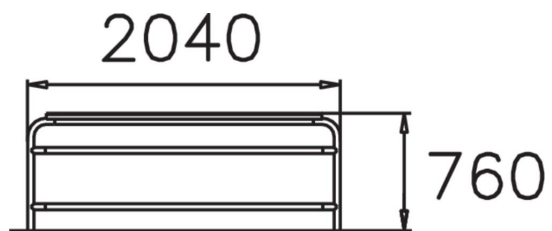

Rialing with a pine plank seating.

Product length, mm	2040
Product width, mm	50
Product height, mm	775
Foundation options	deep_mounting
Wood	
Metal	