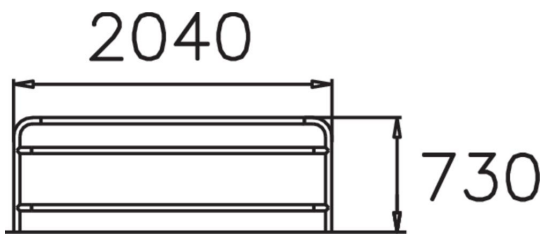

Railing for public environments. Railing without seating plank; soft shapes in angled steel. With two mid-posts 745 mm (c-c 2000 mm); designed for poured foundations. The images show the first sections.

Product length, mm	2040
Product width, mm	50
Product height, mm	745
Foundation options	deep_mounting
Metal	