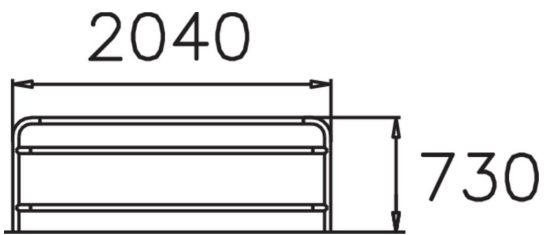

Railing for public environments. Railing without seating plank; soft shapes in angled steel. With two mid-posts 745 mm (c-c 2000 mm); designed for poured foundations. The images show the first sections.

Product length, mm	2040
Product width, mm	50
Product height, mm	745
Foundation options	deep_mounting
Metal	