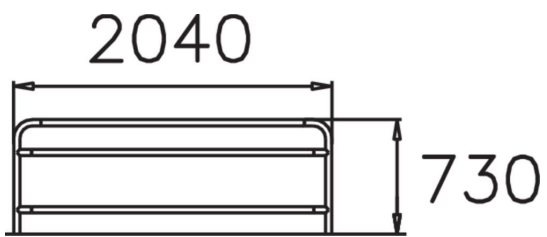

Railing for public environments. Railing without seating plank; soft shapes in angled steel. With two mid-posts 745 mm (c-c 2000 mm); designed for poured foundations. The images show the first sections.

| | |
|--------------------|---------------|
| Product length, mm | 2040 |
| Product height, mm | 745 |
| Foundation options | deep_mounting |
| Metal colour | |