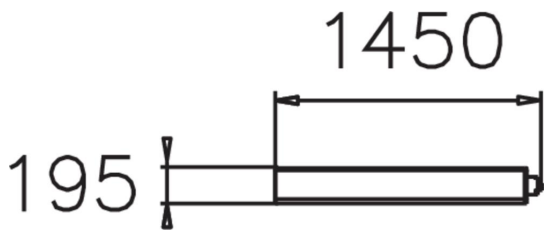

RELAX RAILING EXTENSION

Relax railing - waiting for the train or bus. A standing railing with wooden lintel. Works well as a divider railing or somewhere to lean against. First section, length 1350 mm.

Product length, mm	1350
Product height, mm	1080
Foundation options	deep_mounting
Wood	
Metal	