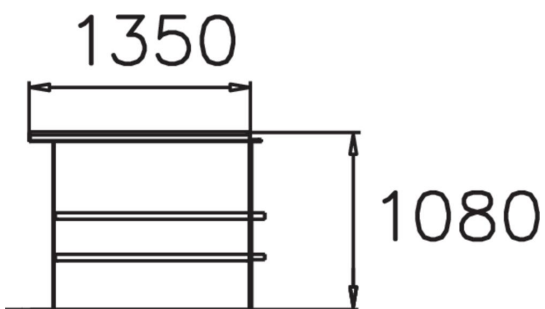

RELAX RAILING EXTENSION

Relax railing - waiting for the train or bus. A standing railing with wooden lintel. Works well as a divider railing or somewhere to lean against. First section, length 1350 mm.

Product length, mm	1350
Product height, mm	1080
Foundation options	deep_mounting
Wood	
Metal	